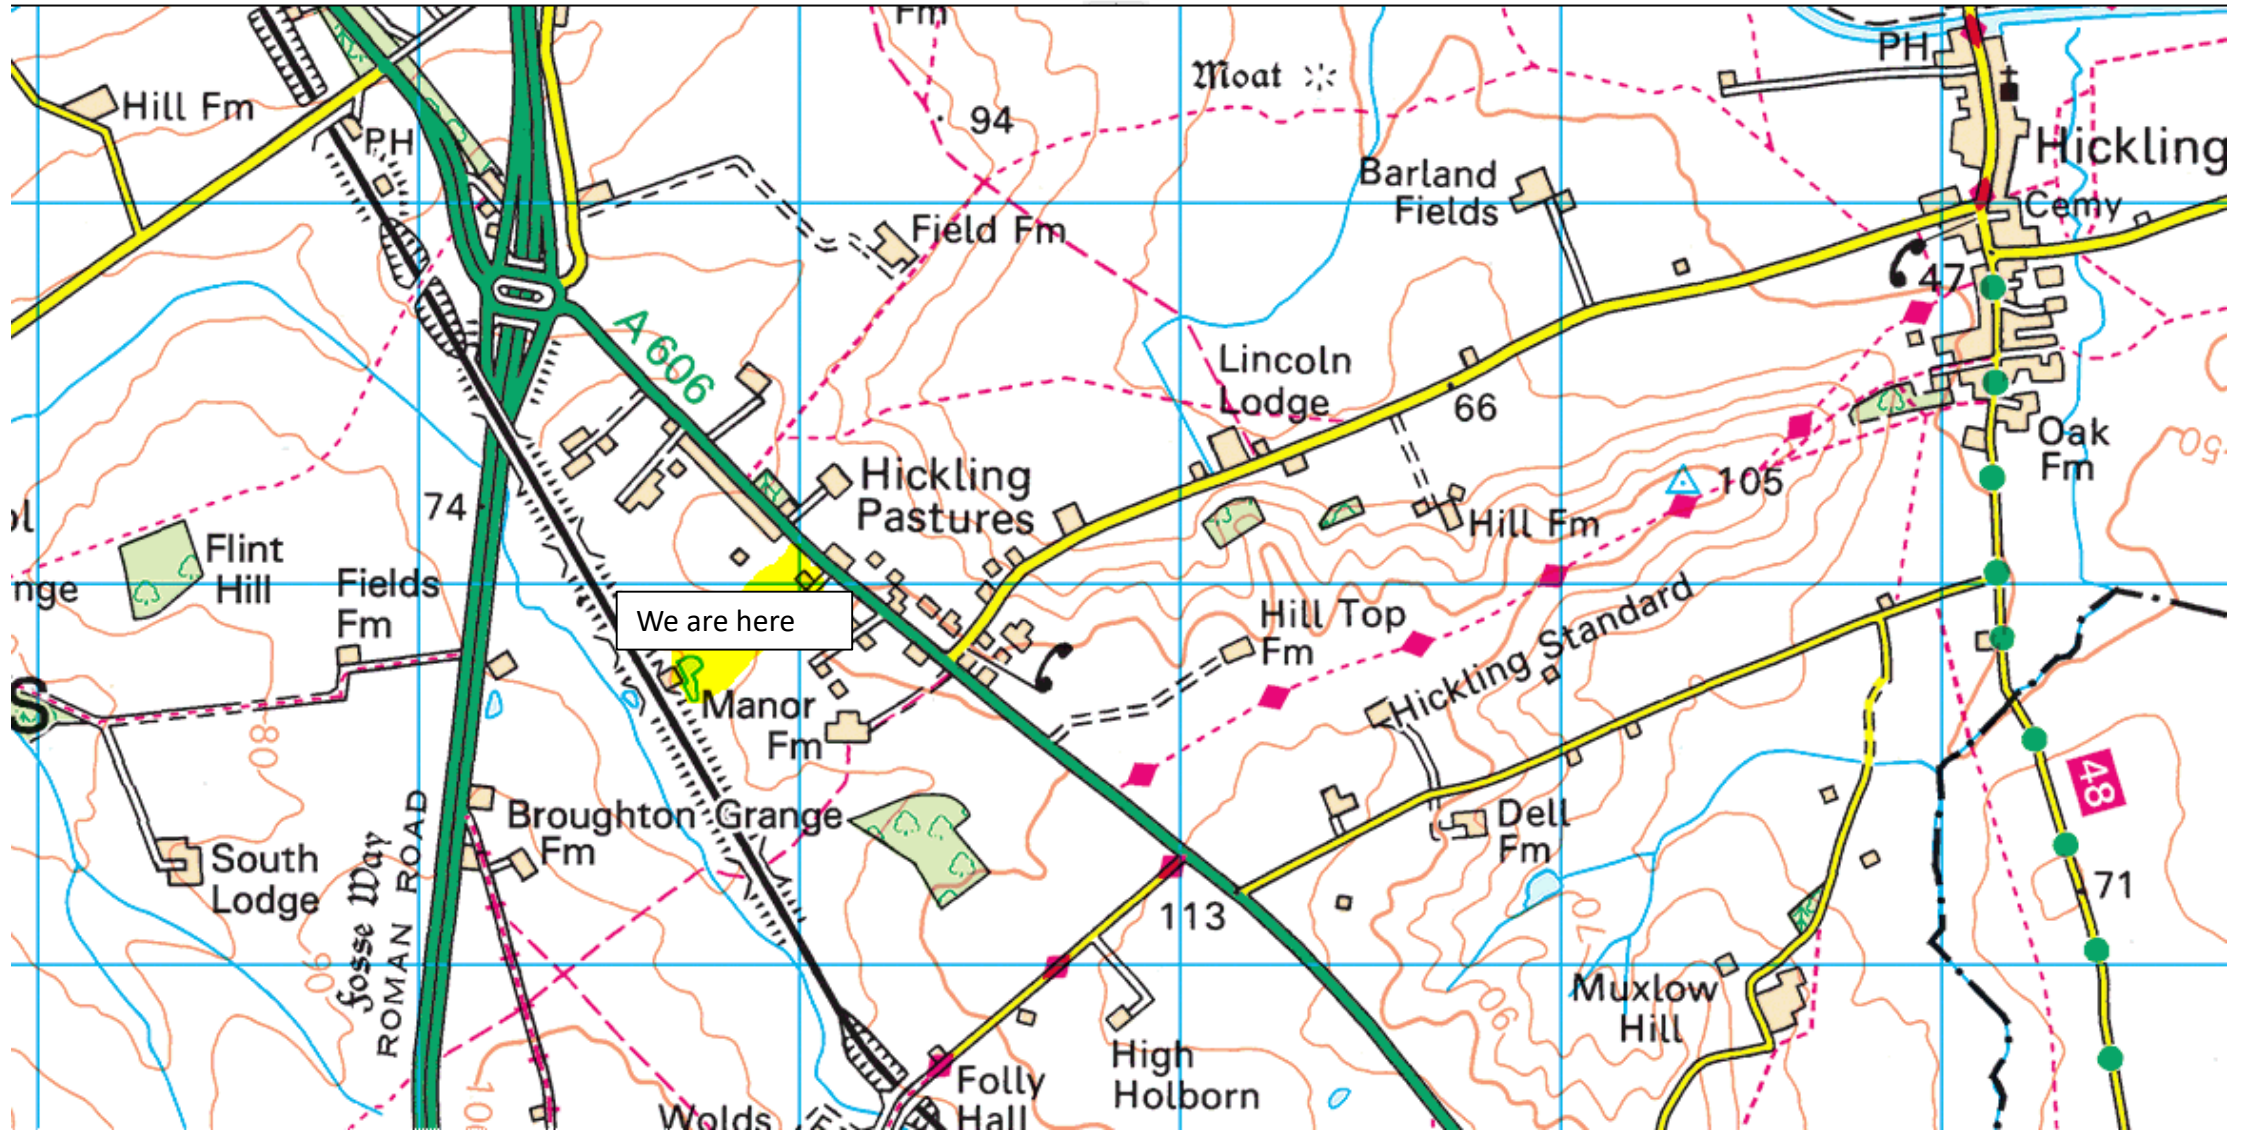

HANWELL WINE ESTATE

Local footpaths

From <https://footpathmaps.com/#> Search postcode LE14 and zoom to level 8, uses a 1:25000 scale OS Explorer Map